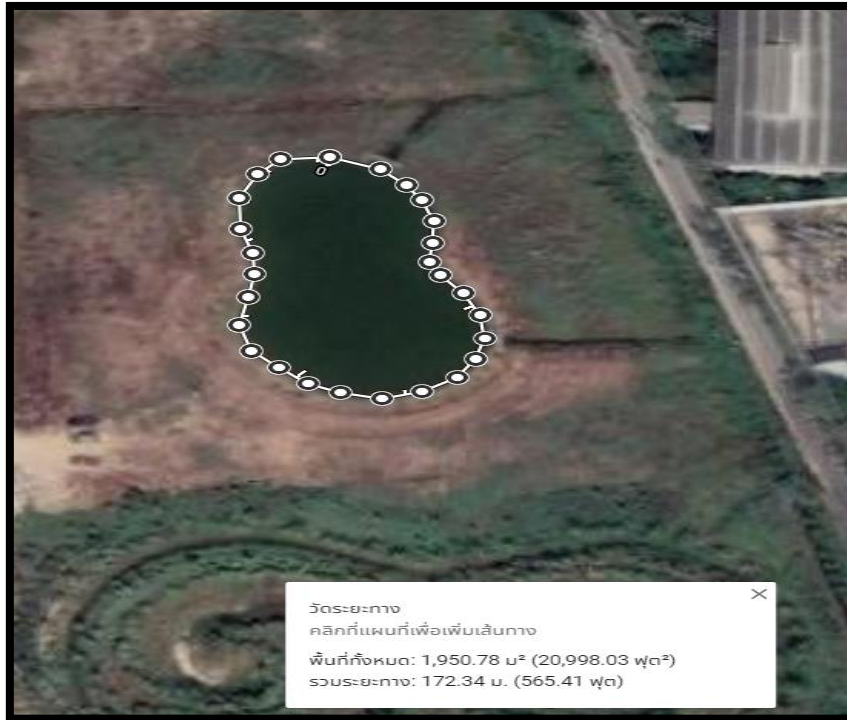

Description:

Nakhon Pathom Rajabhat University aims to develop the university in the direction of local technology and modern technology development in harmony with the way of life and occupation of local people and seek guidance in promoting management, maintenance, and utilization of natural resources and environment on a balanced and sustained basis.

Total campus area = 396,678 m²

Total distance/circumference: = 4.21 km.